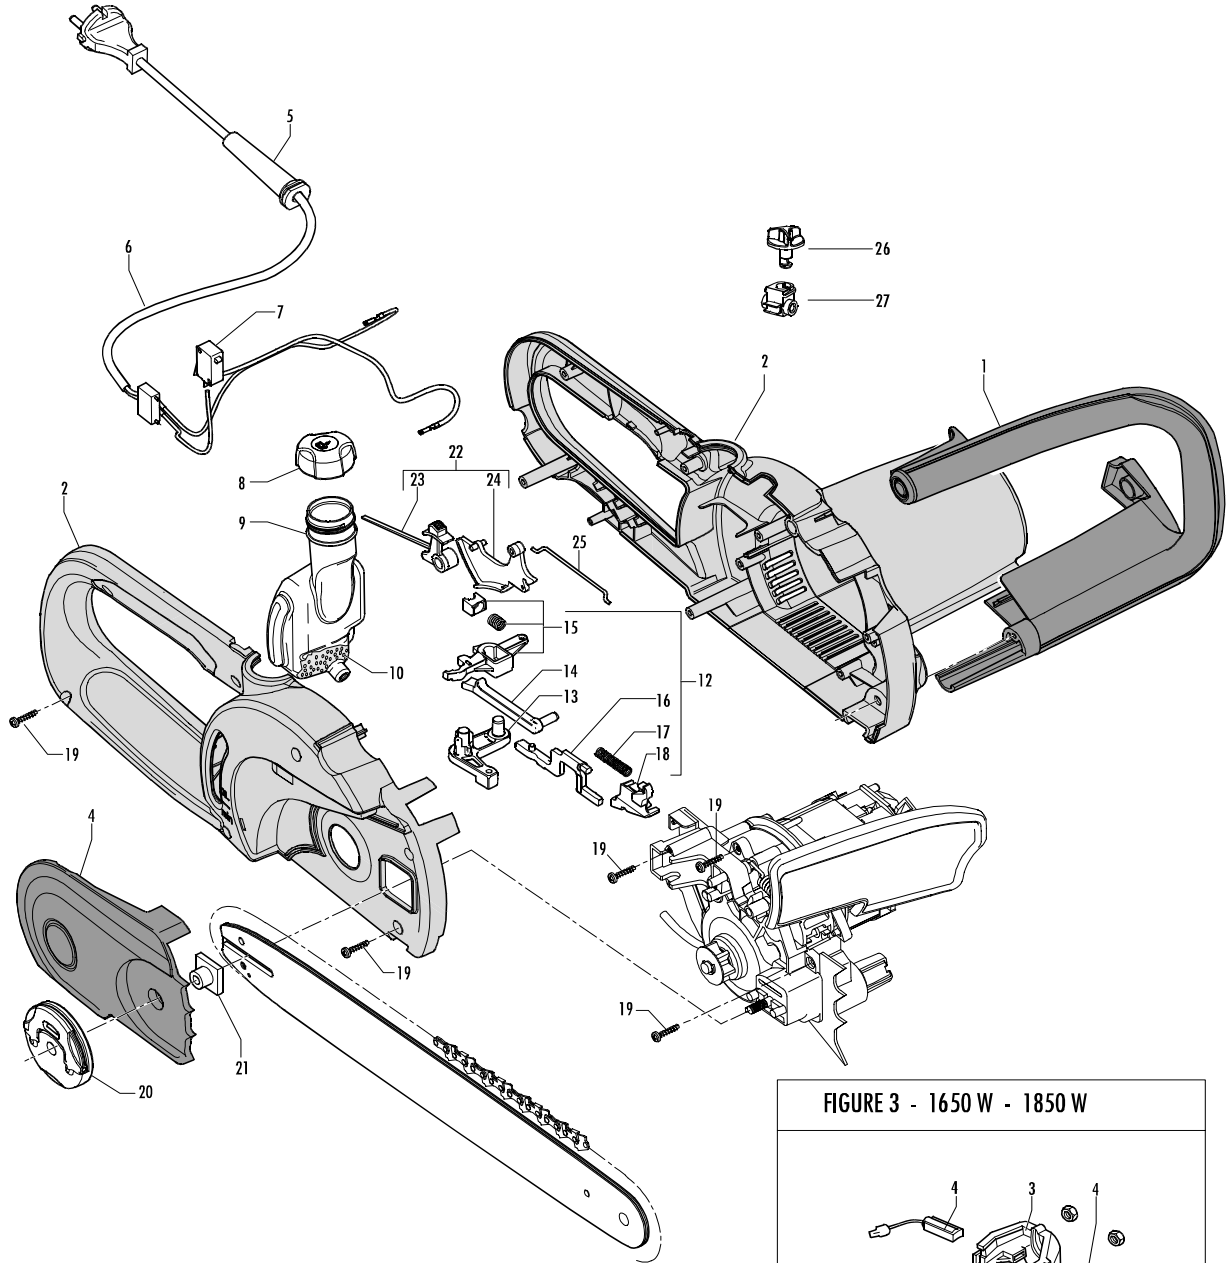

A=GROBE NACHFRAGE  
 B=MITTELMAESSIGE  
 C=WENIGE NACHFRAGE  
 NEU CODEX

FIGURE 2

Item	P/N McC	P/N ELX	Qty	DESCRIPTION
<b>FIGURE 2</b>				
1	5351	538005351	1	front handle
2	249521	538249521	1	crankcase ass'y
B 4	5349	538005349	1	pinion cover
5	241051	538241051	1	wire cover
6	5373	538005373	1	wires ass'y Schuko
	5377	538005377	1	wires ass'y GB
	5375	538005375	1	wires ass'y CH
	241952	538241952	1	wires ass'y AU
C 7	242687	538242687	1	micro switch
B 8	5336	538005336	1	oil cap
9	5335	538005335	1	oil tank
B 10	242365	538242365	1	oil filter
11	235612	538235612	1	washer
12	249257	538249257	1	lever kit
13	• 5343	538005343	2	fork lever
14	• 5342	538005342	1	safety lever
15	• 249172	538249172	1	rocking lever ass'y
16	• 5383	538005383	1	safety brake lever
17	• 5385	538005385	1	spring
18	• 5382	538005382	1	brake spring support
19	240862	538240862	14	screw M4x18
A 20	5366	538005366	1	locking nut ass'y
21	5378	538005378	1	spacer
22	249258	538249258	1	trigger kit
23	• 5347	538005347	1	safety lever
24	• 5346	538005346	1	trigger kit
25	5345	538005345	1	tension rod
26	243031	538243031	1	oil pump adjustment
27	243030	538243030	1	oil pump adjustment support