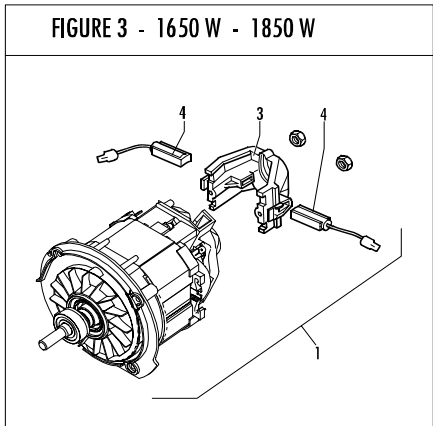

A=GROBE NACHFRAGE  
 B=MITTELMAESSIGE  
 C=WENIGE NACHFRAGE  
 NEU CODEX

FIGURE 2

Item	P/N McC	P/N ELX	Qty	DESCRIPTION
<b>FIGURE 2</b>				
1	5351	538005351	1	front handle
2	249521	538249521	1	crankcase ass'y
B 4	5349	538005349	1	pinion cover
5	241051	538241051	1	wire cover
6	5373	538005373	1	wires ass'y Schuko
	5377	538005377	1	wires ass'y GB
	5375	538005375	1	wires ass'y CH
	241952	538241952	1	wires ass'y AU
C 7	242687	538242687	1	micro switch
B 8	5336	538005336	1	oil cap
9	5335	538005335	1	oil tank
B 10	242365	538242365	1	oil filter
11	235612	538235612	1	washer
12	249257	538249257	1	lever kit
13	• 5343	538005343	2	fork lever
14	• 5342	538005342	1	safety lever
15	• 249172	538249172	1	rocking lever ass'y
16	• 5383	538005383	1	safety brake lever
17	• 5385	538005385	1	spring
18	• 5382	538005382	1	brake spring support
19	240862	538240862	14	screw M4x18
A 20	5366	538005366	1	locking nut ass'y
21	5378	538005378	1	spacer
22	249258	538249258	1	trigger kit
23	• 5347	538005347	1	safety lever
24	• 5346	538005346	1	trigger kit
25	5345	538005345	1	tension rod
26	243031	538243031	1	oil pump adjustment
27	243030	538243030	1	oil pump adjustment support